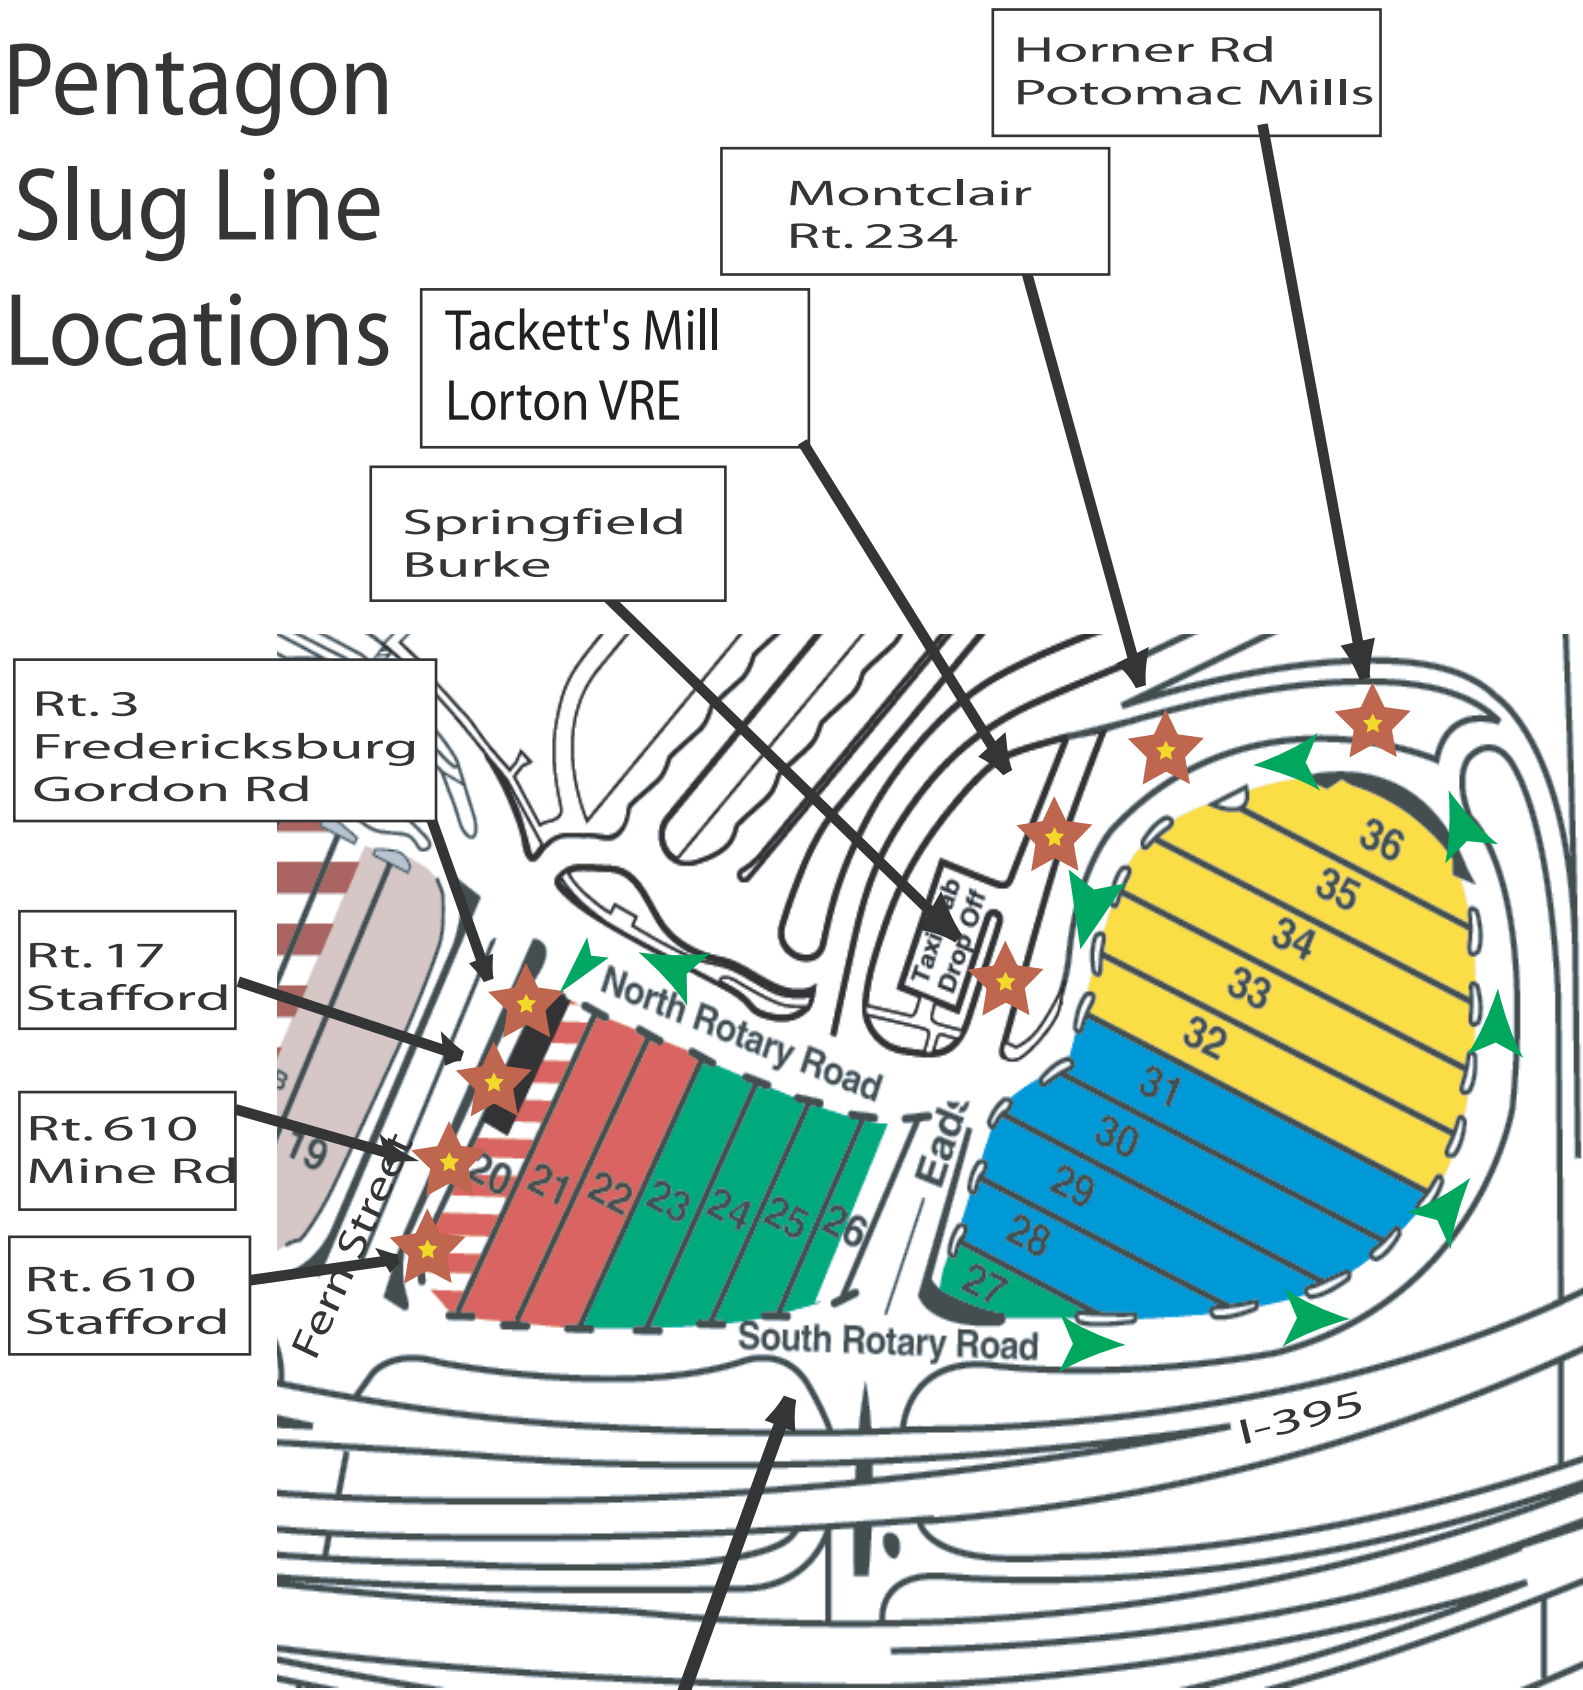

Pentagon Slug Lines

Visitors pay and park at

Slug Lines are in this area
See next page for enlarged area

Pentagon Slug Line Locations

Rt. 3
Fredericksburg
Gordon Rd

Rt. 17
Stafford

Rt. 610
Mine Rd

Rt. 610
Stafford

Horner Rd
Potomac Mills

Montclair
Rt. 234

Tackett's Mill
Lorton VRE

Springfield
Burke

Access HOV
from S. Eads St.

 Traffic Flow for cars picking up slugs

 Slug Line location