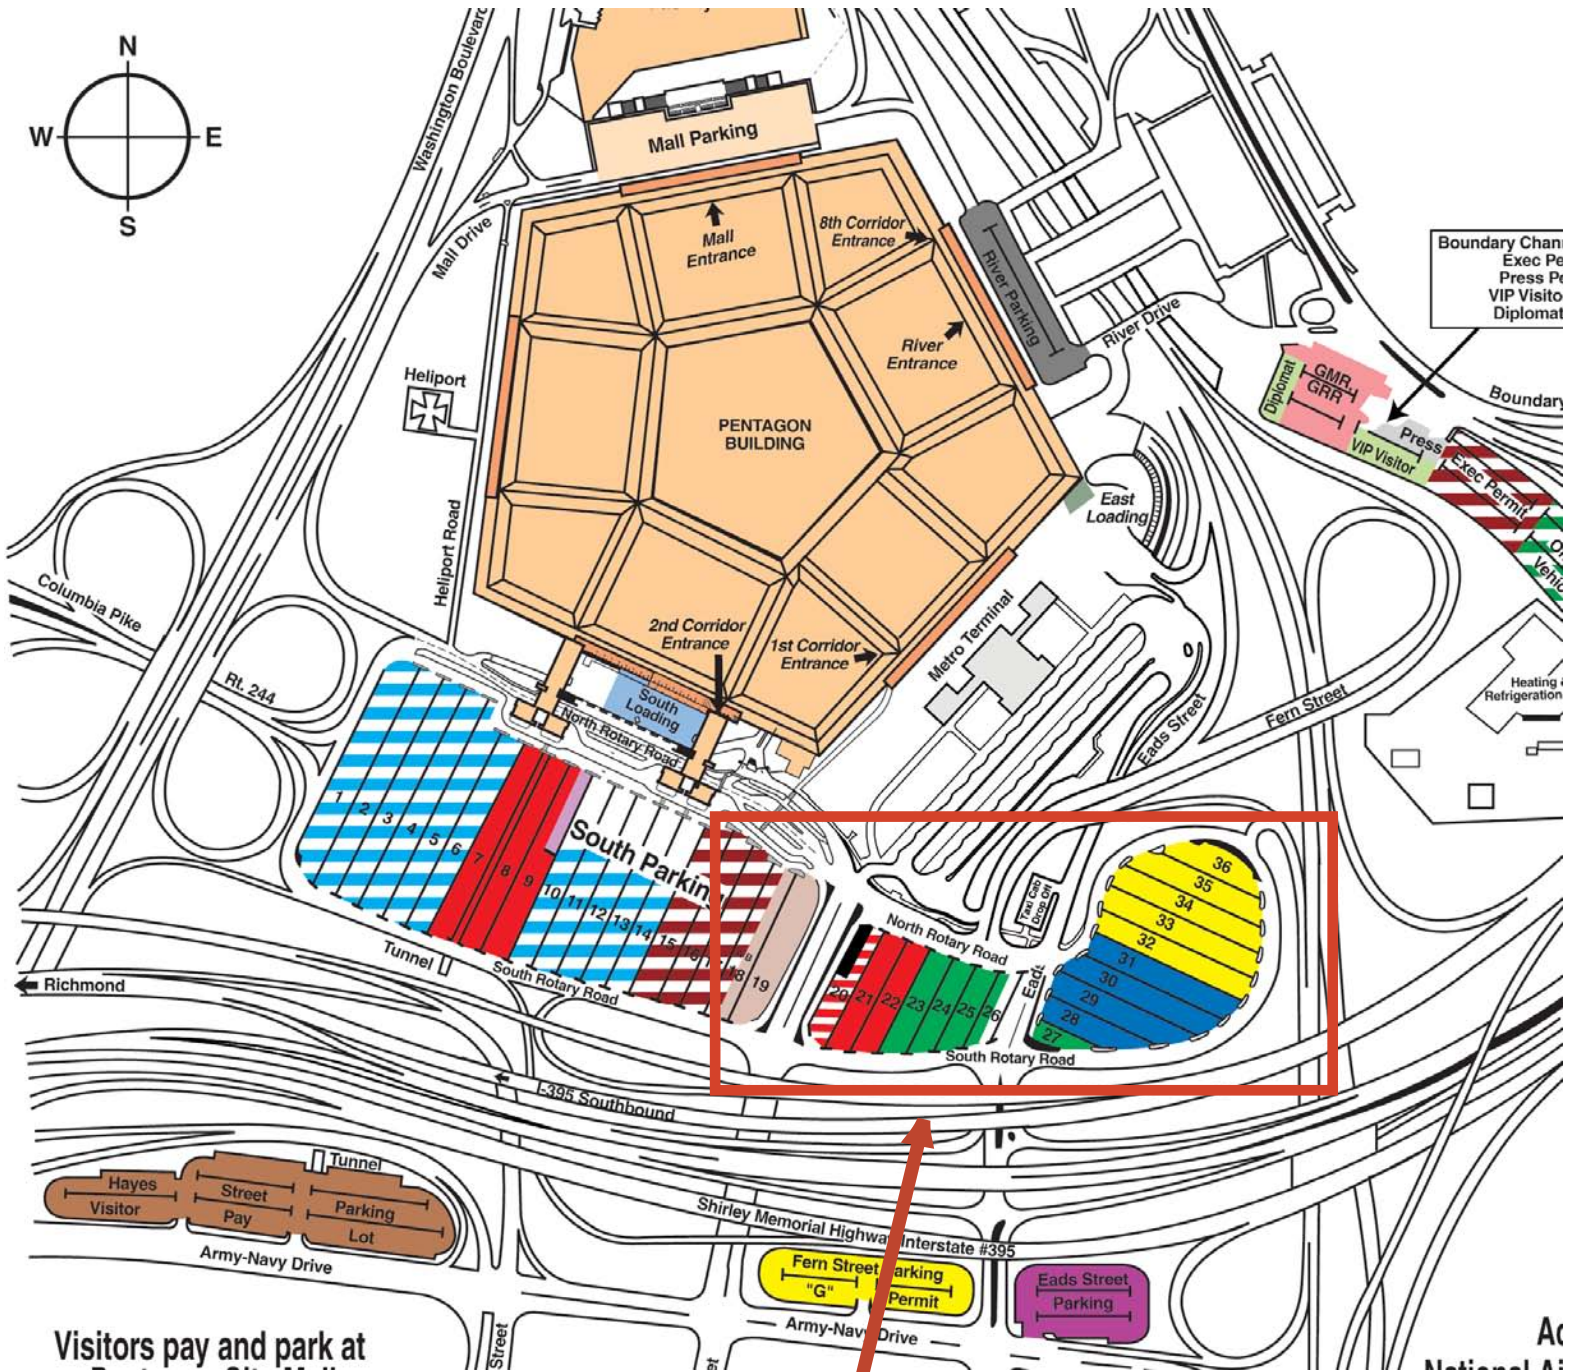

Pentagon Slug Lines

Visitors pay and park at

Slug Lines are in this area
See next page for enlarged area

Pentagon Slug Line Locations

Rt. 3
Fredericksburg
Gordon Rd

Rt. 17
Stafford

Rt. 610
Mine Rd

Rt. 610
Stafford

Horner Rd
Potomac Mills

Montclair
Rt. 234

Tackett's Mill
Lorton VRE

Springfield
Burke

Access HOV
from S. Eads St.

 Traffic Flow for cars picking up slugs

 Slug Line location