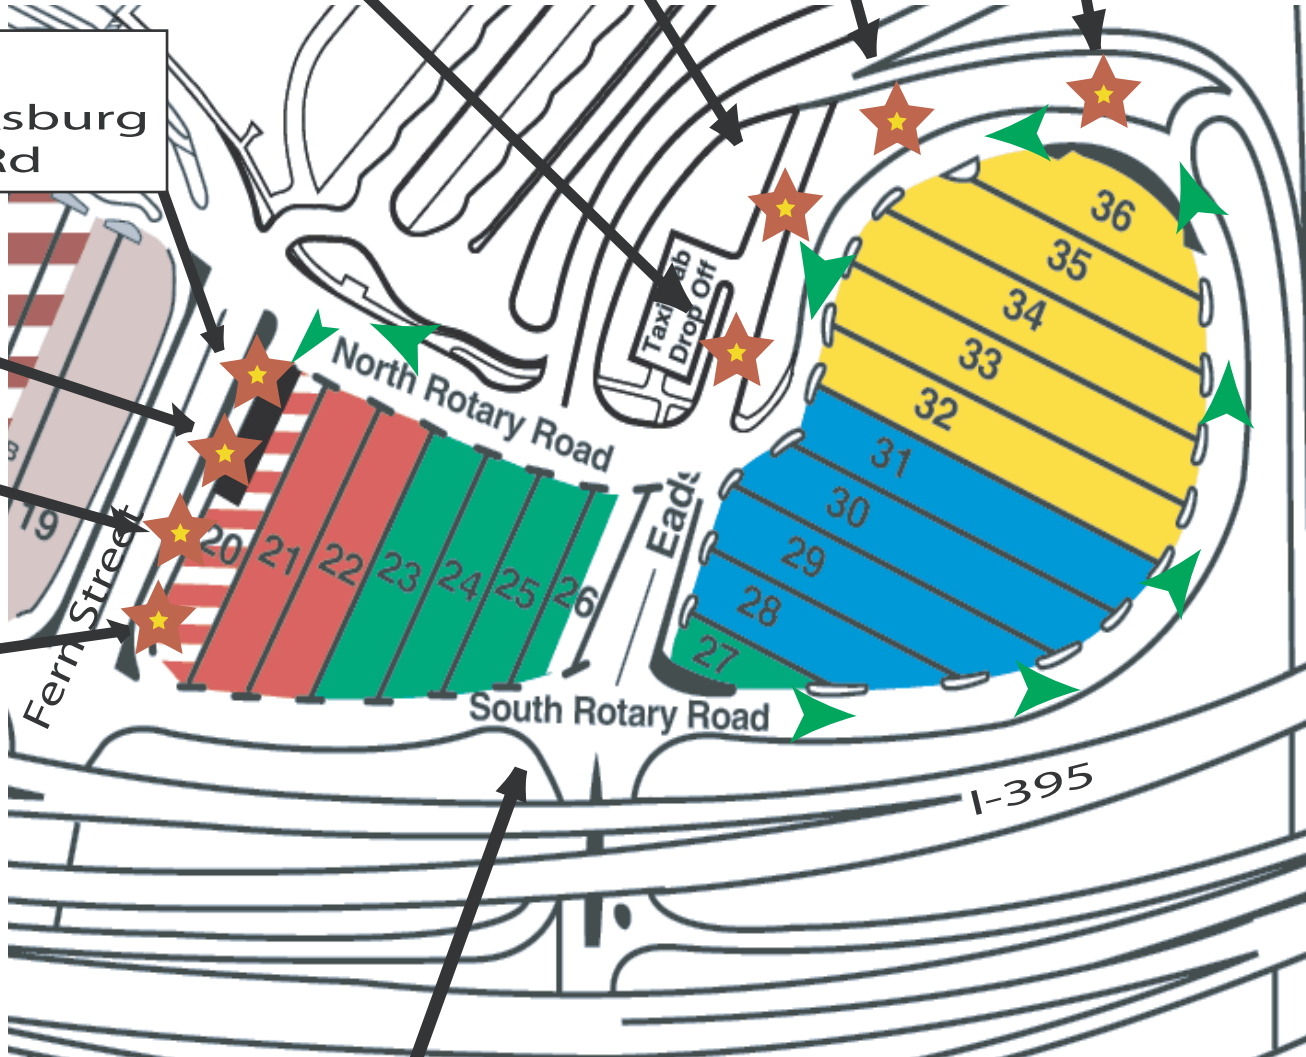

Pentagon Slug Lines

Visitors pay and park at

Slug Lines are in this area
See next page for enlarged area

Pentagon Slug Line Locations

Rt. 3
Fredericksburg
Gordon Rd

Rt. 17
Stafford

Rt. 610
Mine Rd

Rt. 610
Stafford

Horner Rd
Potomac Mills

Montclair
Rt. 234

Tackett's Mill
Lorton VRE

Springfield
Burke

Access HOV
from S. Eads St.

 Traffic Flow for cars picking up slugs

 Slug Line location