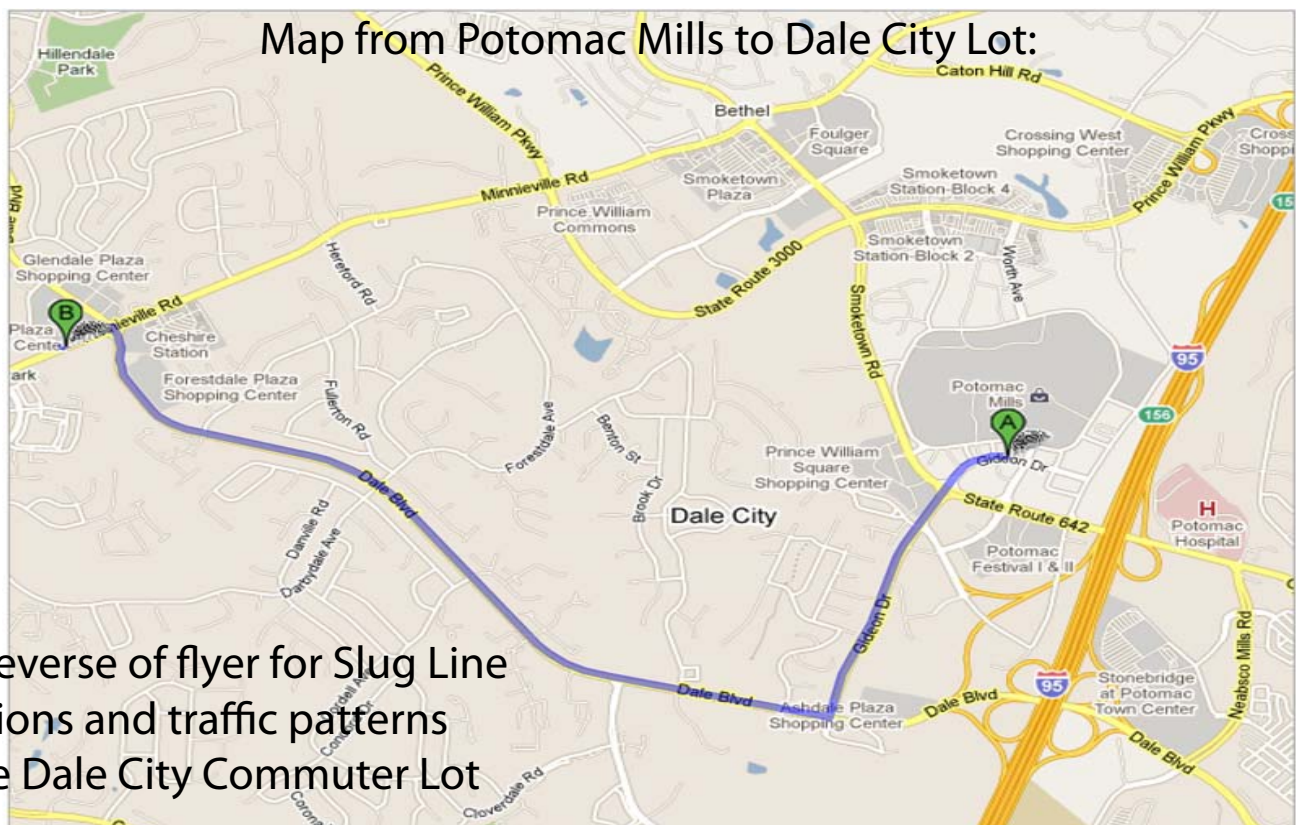

URGENT - Slug Line Changes!

Effective Monday, February 14th, the following change to the slug lines at Potomac Mills are in effect:

14th/18th/L'Enfant - remain at Potomac Mills

Pentagon - moves to the Dale City Commuter Lot

Rosslyn and Crystal City - moves to the Dale City Lot

The Dale City Commuter Lot is located at: Minnieville Rd & Gemini Way, Dale City, VA 22193

Directions from Potomac Mills to Dale City Lot are:

1. Head west on Gideon Dr toward Metro Plaza 0.2 mi
2. Slight left to stay on Gideon Dr 0.9 mi
3. Turn right at Dale Blvd 2.4 mi
4. Turn left at Minnieville Rd 0.1 mi
5. Arrive at Minnieville Rd & Gemini Way, Dale City, VA 22193

www.Slug-Lines.com
for more information

Map from Potomac Mills to Dale City Lot:

See reverse of flyer for Slug Line locations and traffic patterns at the Dale City Commuter Lot

Slug Lines at Dale City Lot

Drives:

1. Enter commuter lot from entrance closest to Dale Blvd
2. Stage in two lines with slugs to your left
3. Exit thru middle commuter lot entrance/exit onto Gemini

Note - it is recommended to turn left on Gemini and then right onto Dale Blvd