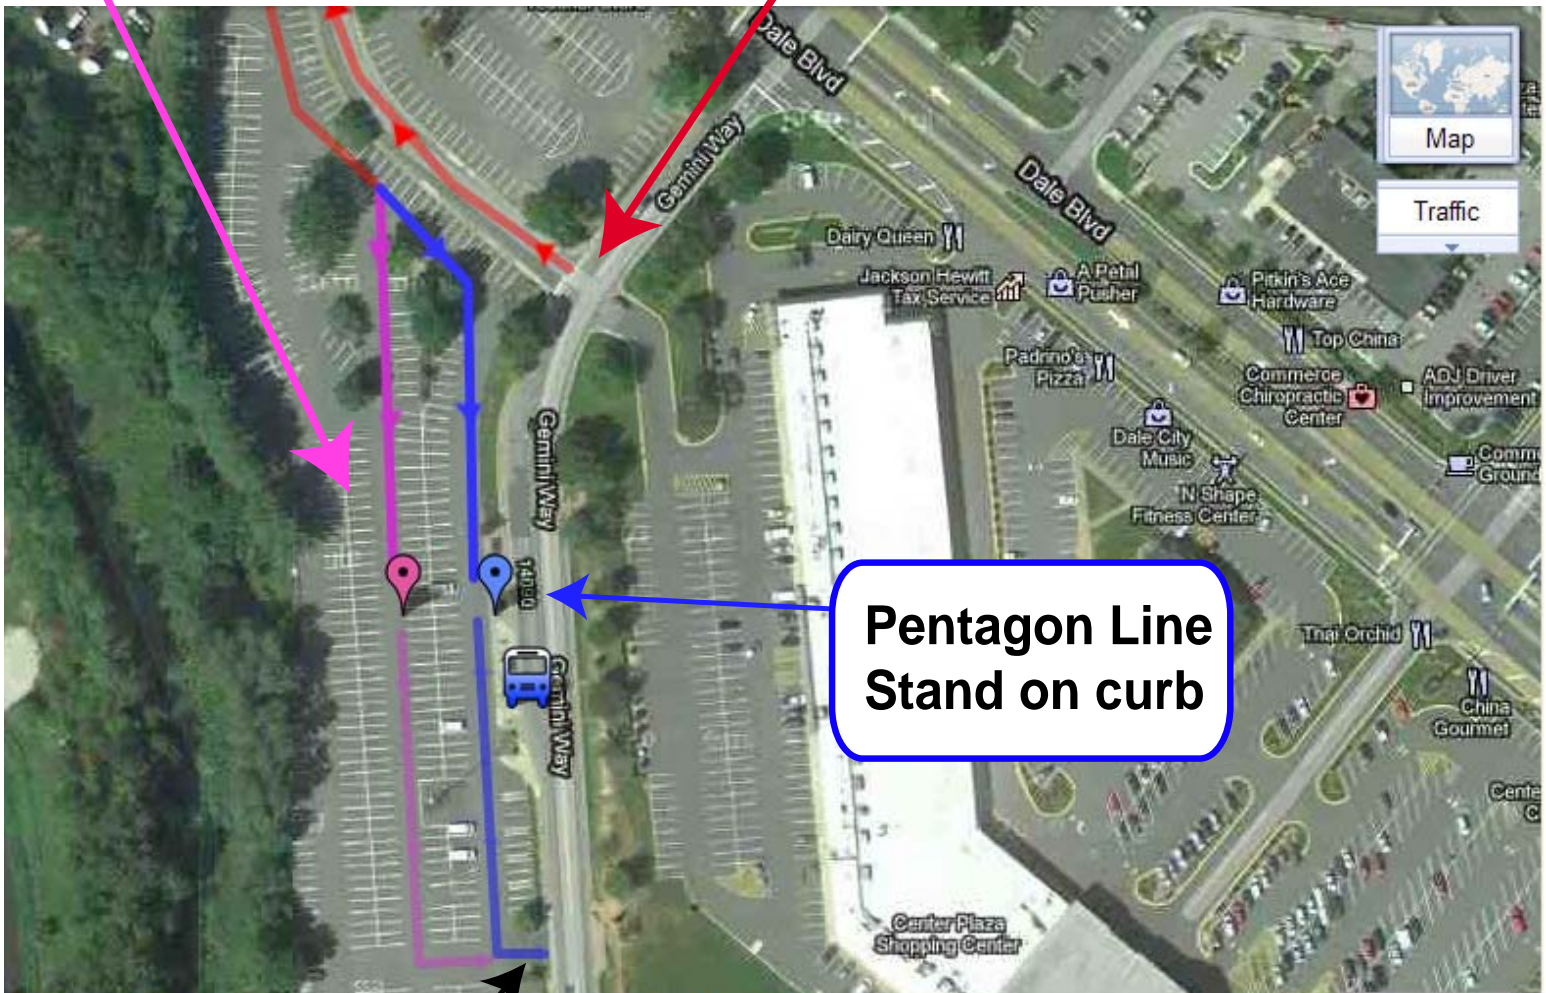

URGENT - Slug Line Changes!

Effective Monday, February 14th, the following change to the slug lines at Potomac Mills are in effect:

14th/18th/L'Enfant - remain at Potomac Mills

Pentagon - moves to the Dale City Commuter Lot

Rosslyn and Crystal City - moves to the Dale City Lot

The Dale City Commuter Lot is located at: Minnieville Rd & Gemini Way, Dale City, VA 22193

Directions from Potomac Mills to Dale City Lot are:

1. Head west on Gideon Dr toward Metro Plaza 0.2 mi
2. Slight left to stay on Gideon Dr 0.9 mi
3. Turn right at Dale Blvd 2.4 mi
4. Turn left at Minnieville Rd 0.1 mi
5. Arrive at Minnieville Rd & Gemini Way, Dale City, VA 22193

Drives:

1. Enter commuter lot from entrance closest to Dale Blvd
2. Stage in two lines with slugs to your left
3. Exit thru middle commuter lot entrance/exit onto Gemini

Note - it is recommended to turn left on Gemini and then right onto Dale Blvd

Rosslyn and
Crystal City Lines

Pentagon Line
Stand on curb

Exit thru this middle entrance/exit

Note - Be careful of the OmniRide buses that also exit through here.