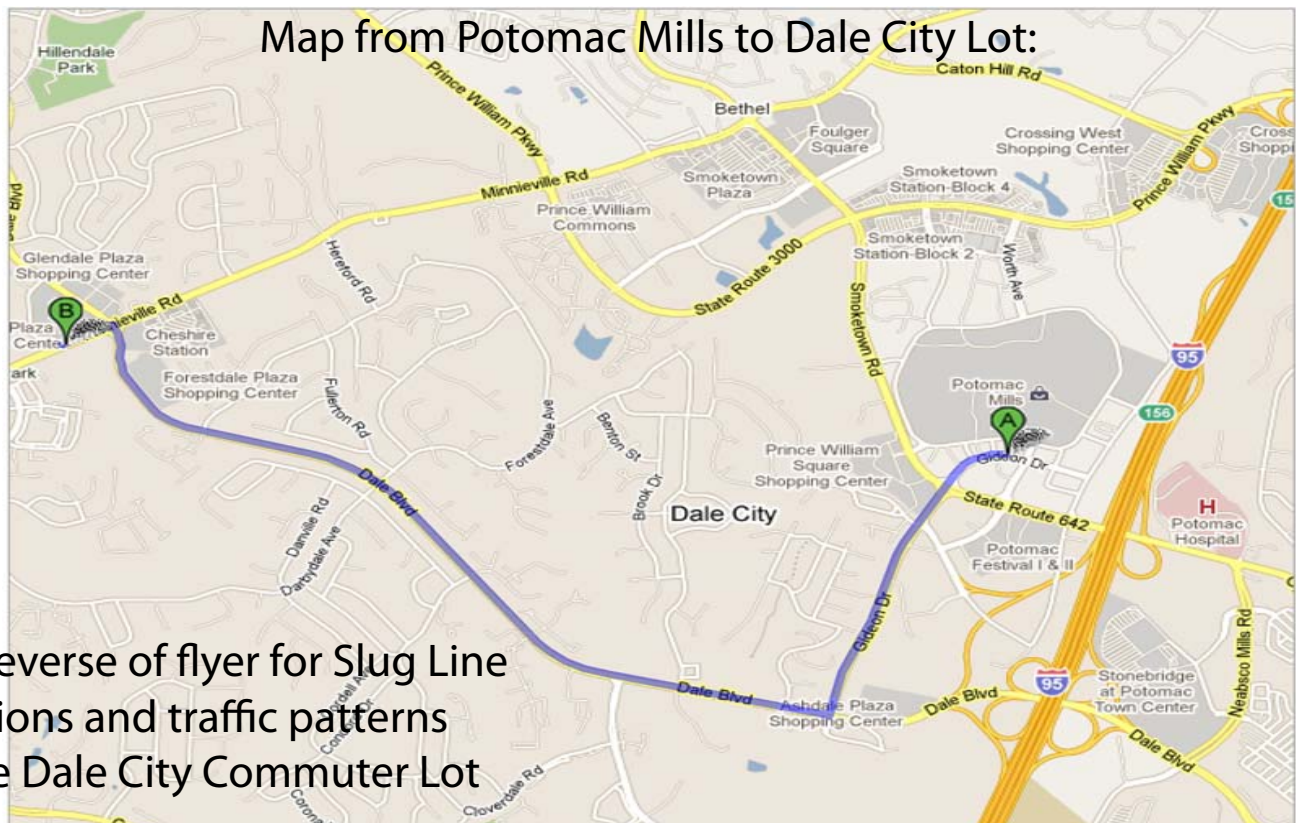

URGENT - Slug Line Changes!

Effective Monday, February 14th, the following change to the slug lines at Potomac Mills are in effect:

14th/18th/L'Enfant - remain at Potomac Mills

Pentagon - moves to the Dale City Commuter Lot

Rosslyn and Crystal City - moves to the Dale City Lot

The Dale City Commuter Lot is located at: Minnieville Rd & Gemini Way, Dale City, VA 22193

Directions from Potomac Mills to Dale City Lot are:

1. Head west on Gideon Dr toward Metro Plaza 0.2 mi
2. Slight left to stay on Gideon Dr 0.9 mi
3. Turn right at Dale Blvd 2.4 mi
4. Turn left at Minnieville Rd 0.1 mi
5. Arrive at Minnieville Rd & Gemini Way, Dale City, VA 22193

www.Slug-Lines.com
for more information

Map from Potomac Mills to Dale City Lot:

See reverse of flyer for Slug Line locations and traffic patterns at the Dale City Commuter Lot

Slug Lines at Dale City Lot

Drives:

1. Enter commuter lot from entrance closest to Dale Blvd
2. Stage in two lines with slugs to your left
3. Exit thru middle commuter lot entrance/exit onto Gemini

Note - it is recommended to turn left on Gemini and then right onto Dale Blvd