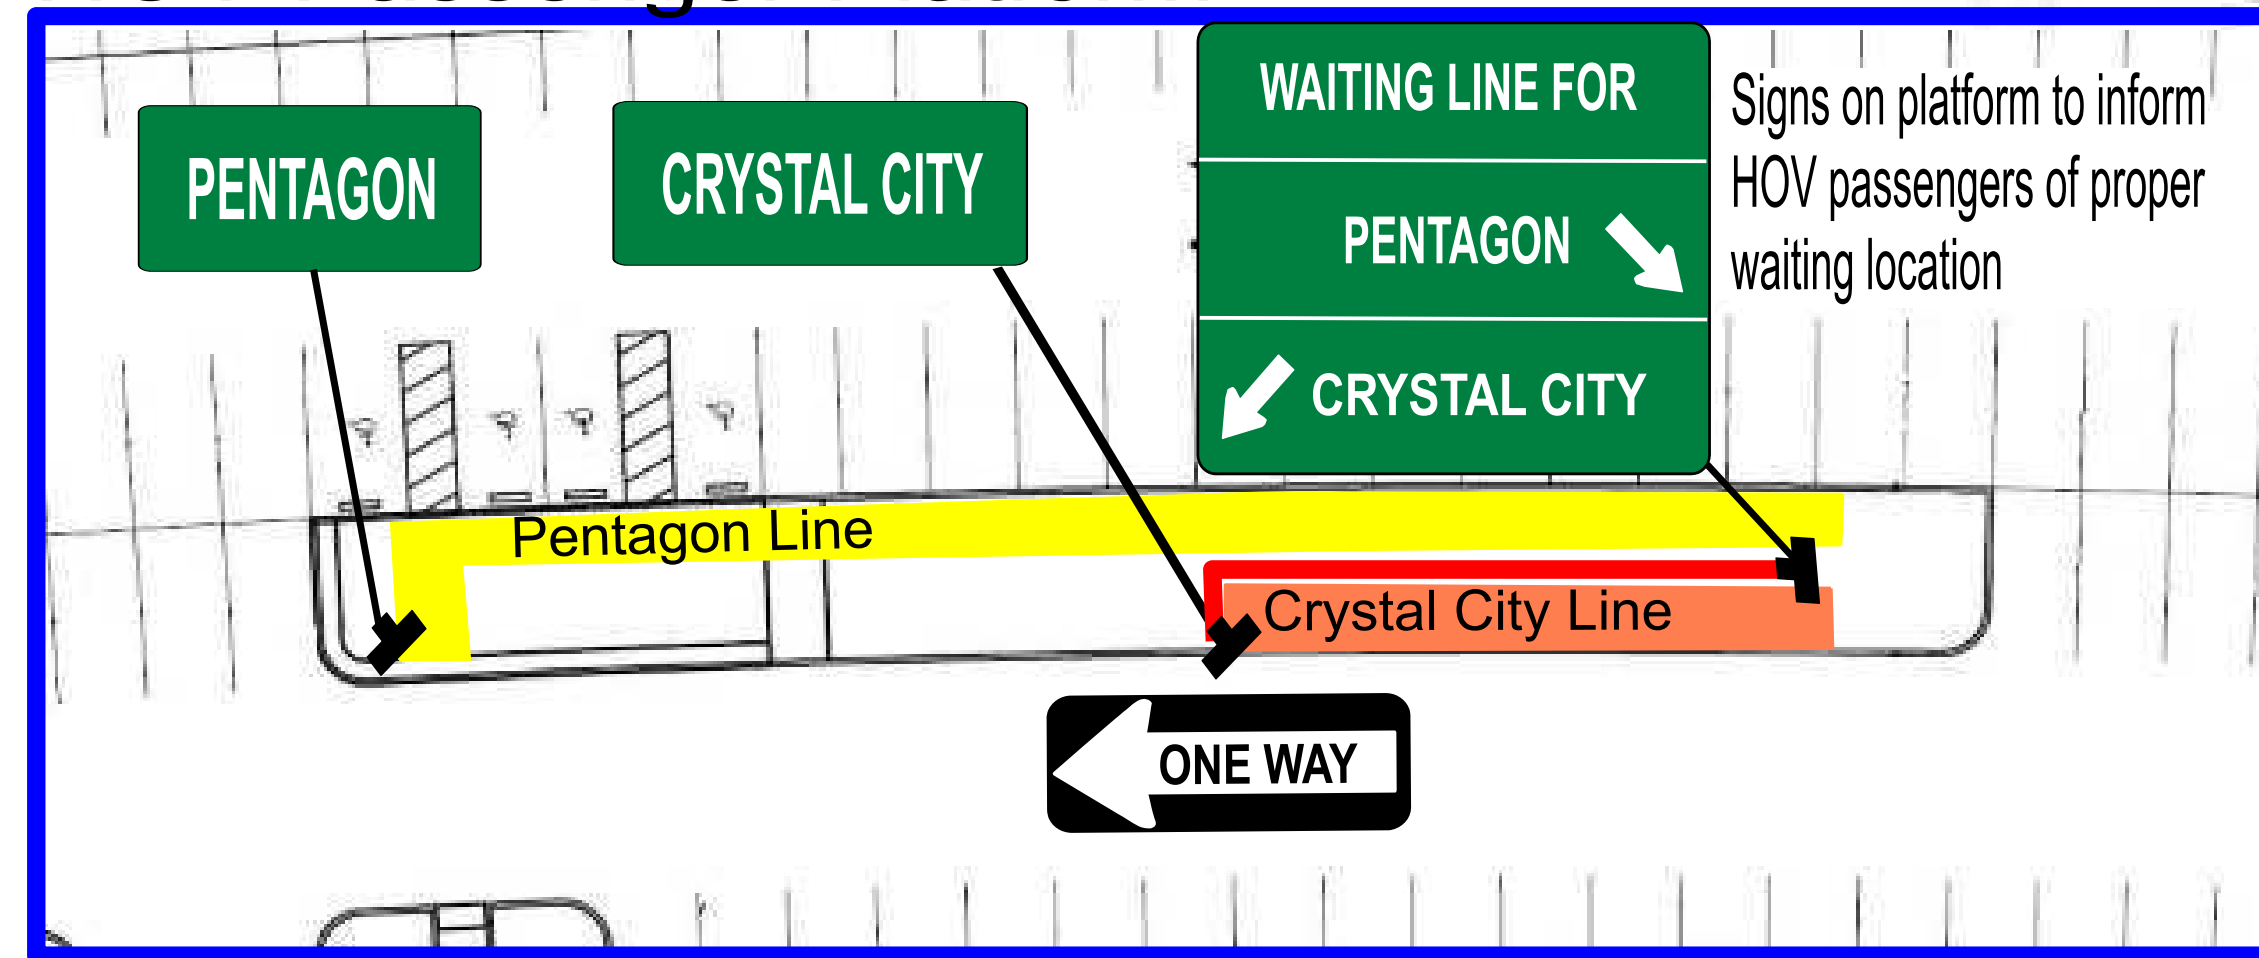

Staffordboro Commuter Parking Lot

HOV Carpool Modification

HOV Passenger Platform

LEGEND

- ← Rosslyn Route
- ← Pentagon/Crystal City Route