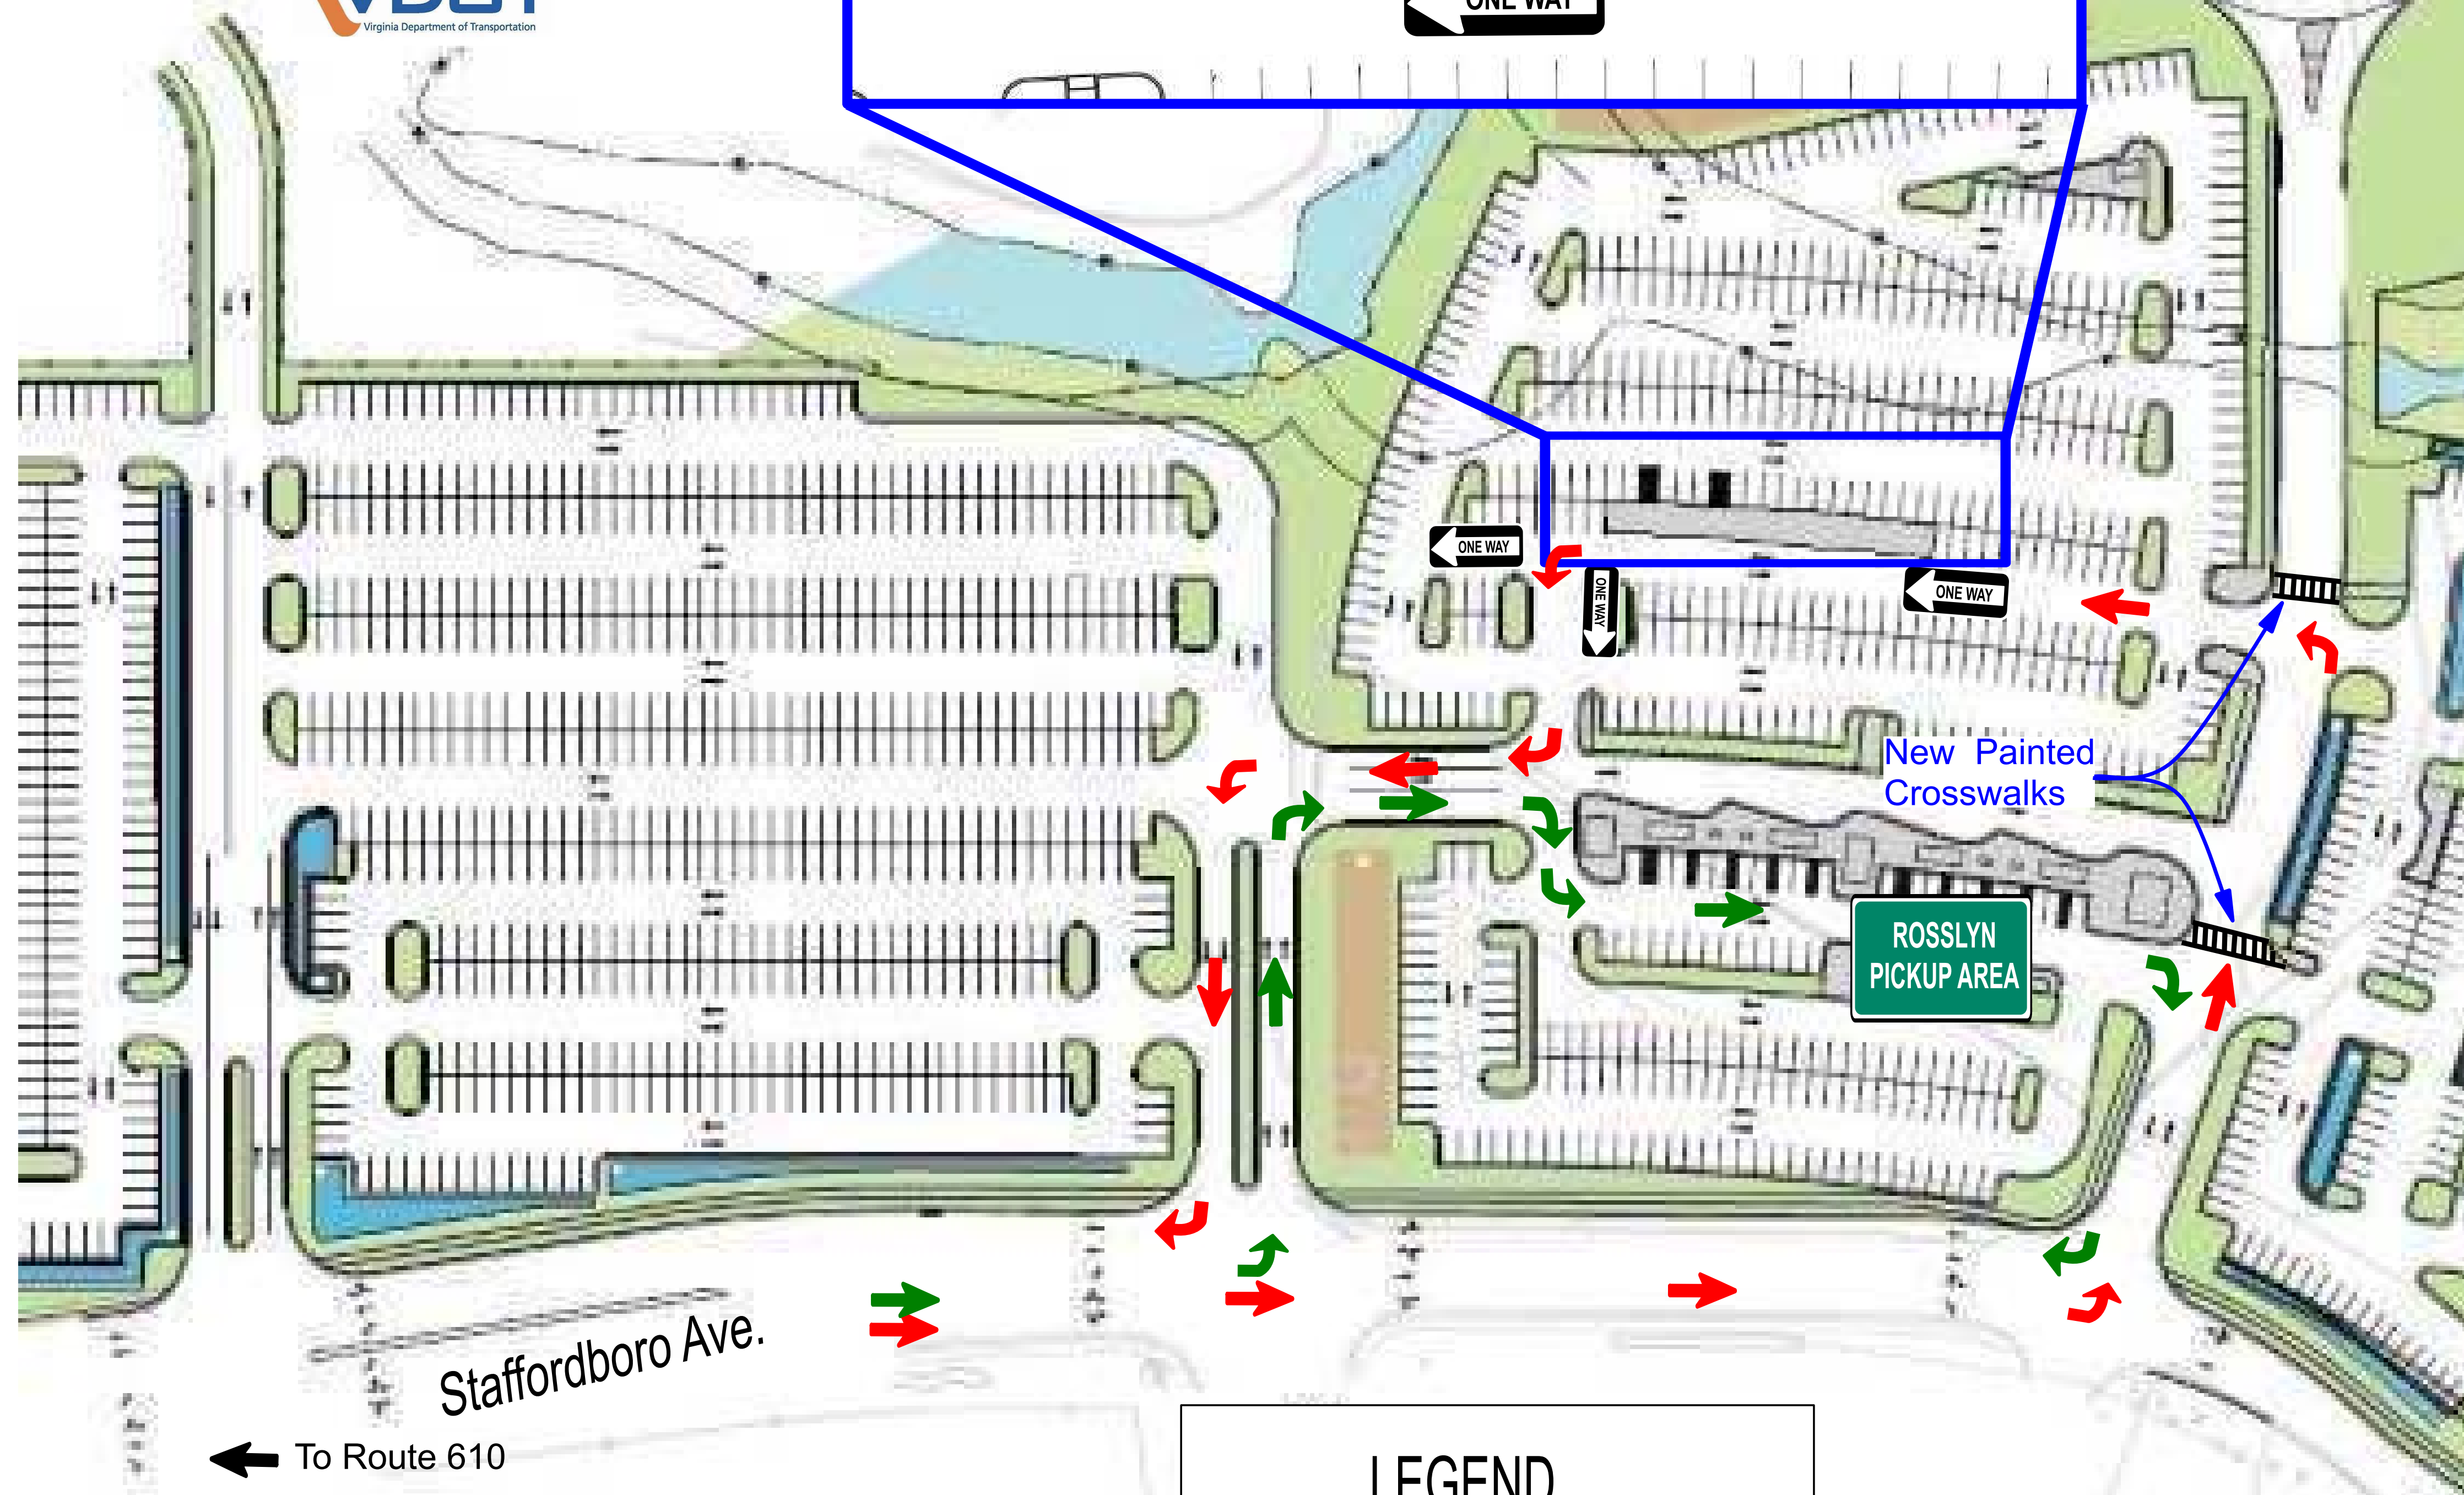

Staffordboro Commuter Parking Lot

HOV Carpool Modification

HOV Passenger Platform

LEGEND

- ← Rosslyn Route
- ← Pentagon/Crystal City Route