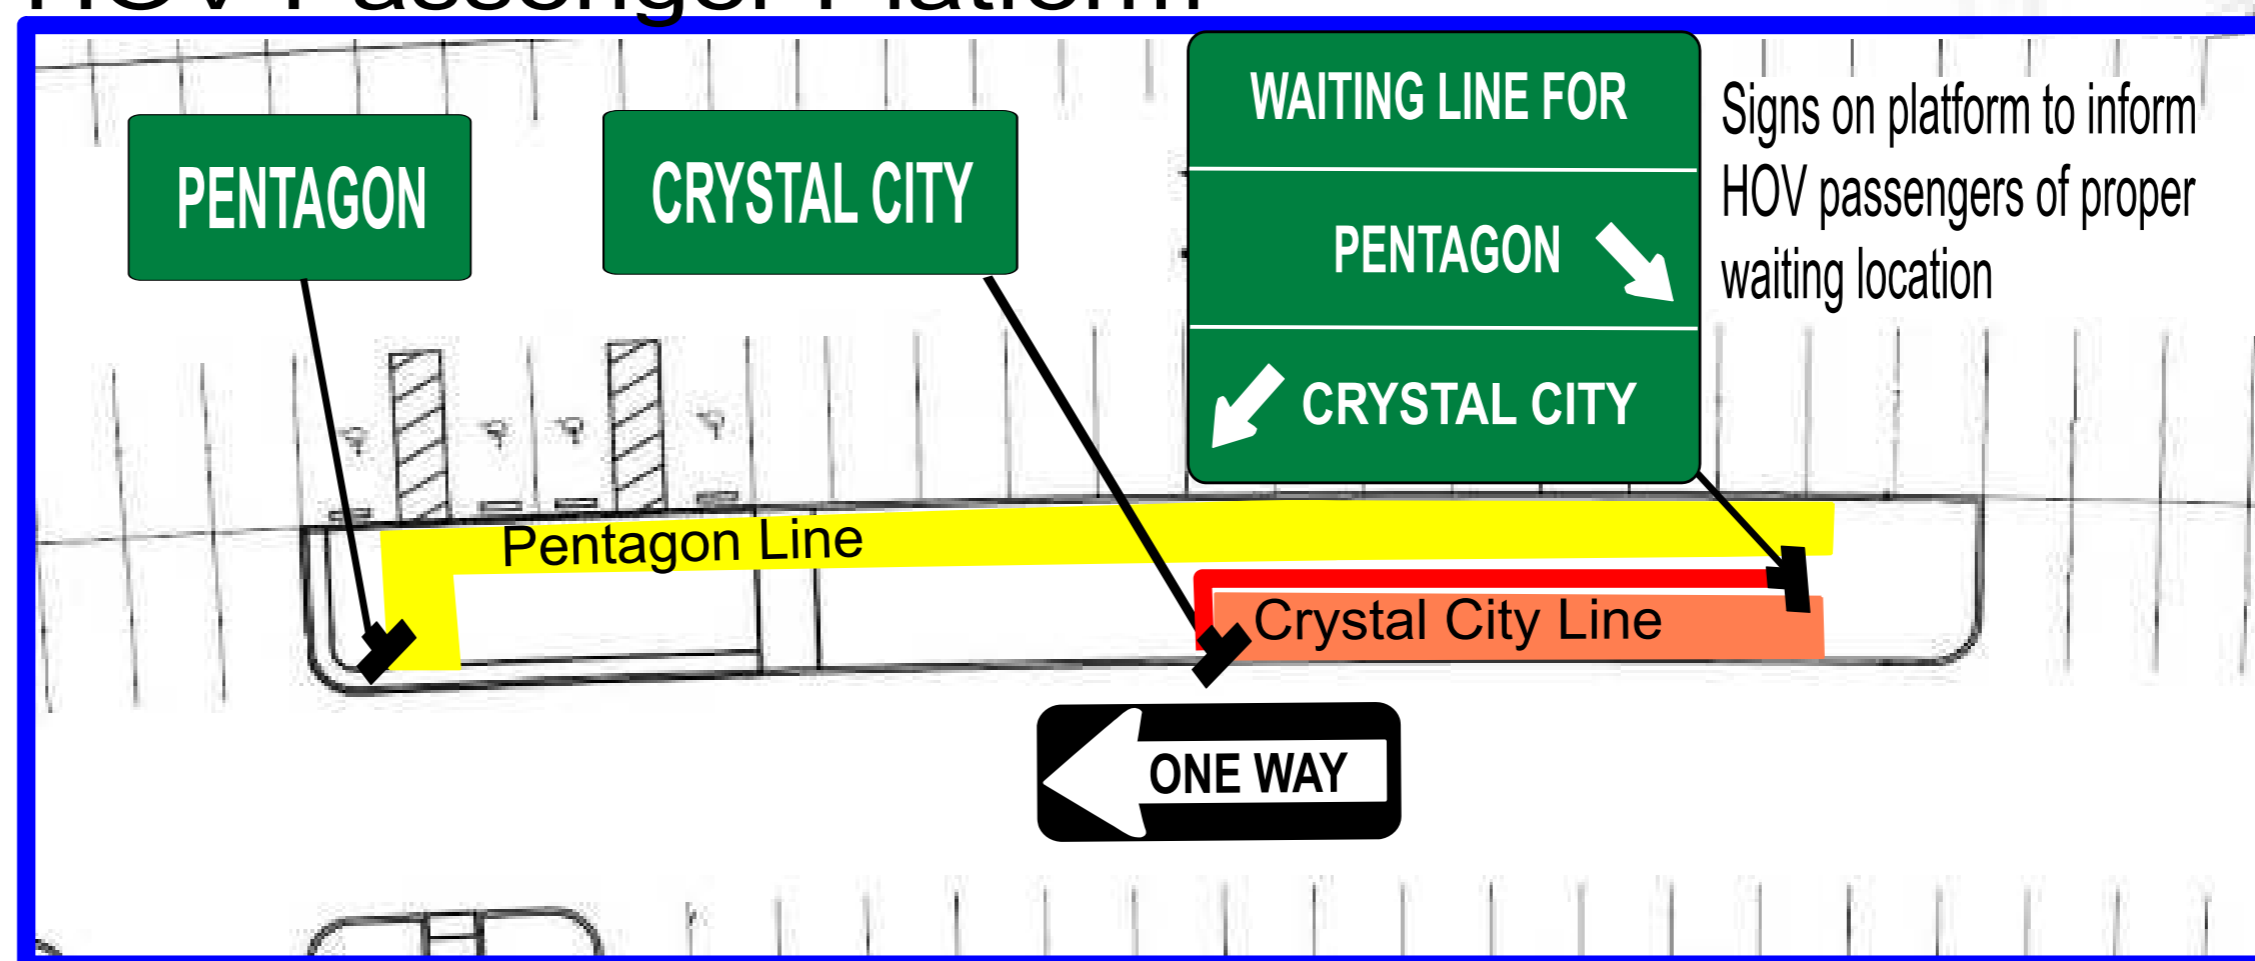

Staffordboro Commuter Parking Lot

HOV Carpool Modification

HOV Passenger Platform

LEGEND

- ← Rosslyn Route
- ← Pentagon/Crystal City Route